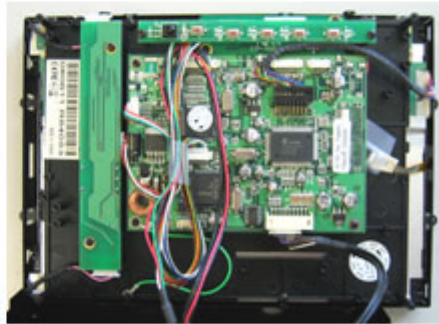

Support: [Dimensions](#)

New ! With special sunlight readable transflective TFT and high contrast (600:1) and Anti-Glare surface!

Using transflective panels and Anti-Glare touchscreens enables readability even under direct sunlight. For the first time with midrange-models, TFT panels with transflective technology are used. An anti-reflexion-coating additionally minimizes reflections on the surface. Transflective TFTs combine the advantages of reflexiv and transmissive display systems. The incoming light, which is making the surface of other display types to be unreadable, is reflected by the rear side of the panel. Because of this passive relexion the image is winning on brilliance. During dark light conditions the readability is still ensured by a transmissive backlight.

Note : This Open-Frame TFT display is an offer primarily meant for business and project customers. End consumers should only handle with unprotected electronic parts with appropriate experience.

Possible additional options (starting from a MOQ of 20 units):

- Speakers
- Auto-Dimmer
- Different cable lengths
- Other display models/sizes